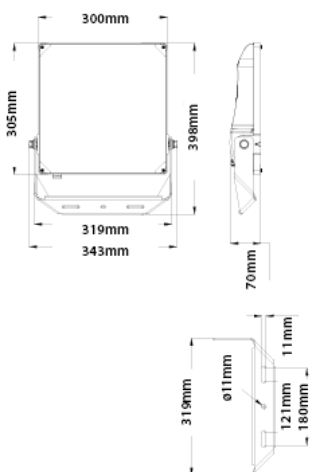

CODE	DESCRIPTION	LUMINOUS FLUX (LM)	LED	DISTRIBUTION
183760	ELI POSEIDON 150w (22,500lms) 4000K Ra80 IP66 IK08 Assy. Beam Floodlight	19,685lm	150W	Asymmetrical
183765	ELI POSEIDON 200w (30,000lms) 4000K Ra80 IP66 IK08 assy. Beam Floodlight	26,540lm	200W	Asymmetrical
183770	ELI POSEIDON 300w (45,000lms) 4000K Ra80 IP66 IK08 Assy. Beam Floodlight	40,200lm	300W	Asymmetrical

Pictorial is representative only. Specifications may change without notice.

ACCESSORIES

CODE	DESCRIPTION
183776	76mm Pole Mount Bracket
183777	60mm Pole Mount Bracket
POA	Arm Bracket
POA	Pole Clamp Bracket

200W