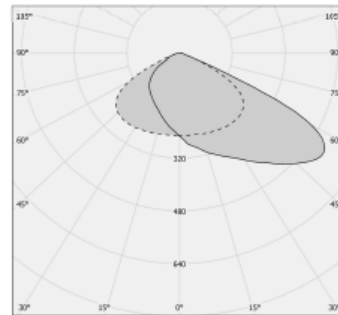

CODE	DESCRIPTION	LUMINOUS FLUX (LM)	LED	DISTRIBUTION
183760	ELI POSEIDON 150w (22,500lms) 4000K Ra80 IP66 IK08 Assy. Beam Floodlight	19,685lm	150W	Asymmetrical
183765	ELI POSEIDON 200w (30,000lms) 4000K Ra80 IP66 IK08 assy. Beam Floodlight	26,540lm	200W	Asymmetrical
183770	ELI POSEIDON 300w (45,000lms) 4000K Ra80 IP66 IK08 Assy. Beam Floodlight	40,200lm	300W	Asymmetrical

Poseldon A55
50W, 100W, 150W, 200W, 300W

Pictorial is representative only. Specifications may change without notice.

ACCESSORIES

CODE	DESCRIPTION
183776	76mm Pole Mount Bracket
183777	60mm Pole Mount Bracket
POA	Arm Bracket
POA	Pole Clamp Bracket