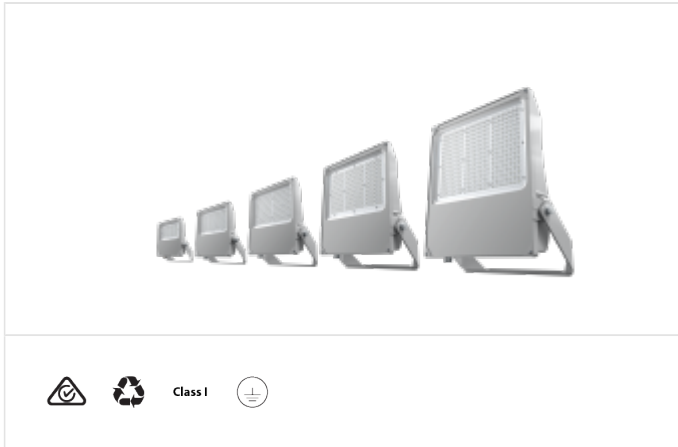

Poseidon A55

The **Poseidon A55** floodlight range is a marine grade lighting solution designed with anti-corrosion to ensure the life span and efficiency of the fixture.

OVERVIEW

SPECIAL FEATURES

- External Vent/Respirator to avoid internal fogging and frosting
- Electrophoresis and powder coating, double surface treatment
- Stainless Steel bracket
- Corrosion Resistant
- Stainless steel, surface treated screws by GEOMET® or Dacromet technology - chrome-free.

SPECIFICATIONS

LUMINOUS FLUX (LM)	Up to 40,200lm
WATTAGE	50W, 100W, 150W, 200W, 300W
EFFICACY	130lm/W
IP RATING	IP66
IK RATING	IK08
ELECTRICAL	220 - 240 Vac 50 Hz
LED SERVICE LIFE	67,000hrs (L70/B50)
CCT	4000K
CRI	>80
DISTRIBUTION	Asymmetrical
DIMMABLE	1-10V
POWER FACTOR	>0.90
OPERATION TEMPERATURE	-30°C - +50°C
BODY	Aluminium Alloy Electrophoresis Powder Coating SS Bracket
FINISH	Silver Grey
LENS	Tempered Glass
SURGE PROTECTION	6kV line-line, 6kV line-earth
FIXTURE NET WEIGHT	50W - 1.8kg, 100W - 2.8kg, 150W 3.9kg, 200W - 5.3kg, 300W - 8.8kg
COMPLIANCE	Electrical Safety: AS/NZS 60598 series, EMC: AS CISPR 15
WARRANTY	5 Years