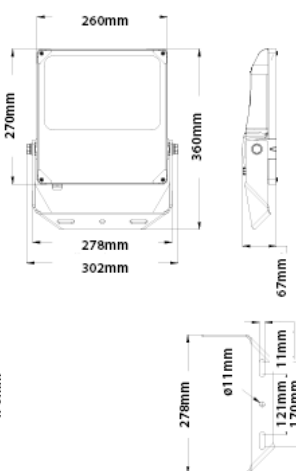

CODE	DESCRIPTION	LUMINOUS FLUX (LM)	LED	DISTRIBUTION
183760	ELI POSEIDON 150w (22,500lms) 4000K Ra80 IP66 IK08 Assy. Beam Floodlight	19,685lm	150W	Asymmetrical
183765	ELI POSEIDON 200w (30,000lms) 4000K Ra80 IP66 IK08 assy. Beam Floodlight	26,540lm	200W	Asymmetrical
183770	ELI POSEIDON 300w (45,000lms) 4000K Ra80 IP66 IK08 Assy. Beam Floodlight	40,200lm	300W	Asymmetrical

Pictorial is representative only. Specifications may change without notice.

ACCESSORIES

CODE	DESCRIPTION
183776	76mm Pole Mount Bracket
183777	60mm Pole Mount Bracket
POA	Arm Bracket
POA	Pole Clamp Bracket

150W