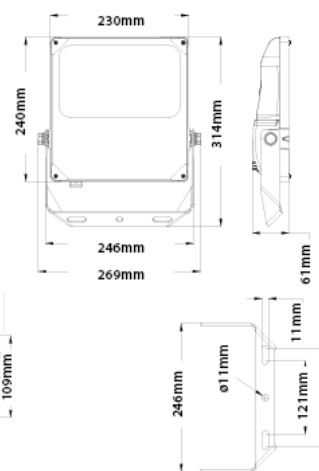

CODE	DESCRIPTION	LUMINOUS FLUX (LM)	LED	DISTRIBUTION
183760	ELI POSEIDON 150w (22,500lms) 4000K Ra80 IP66 IK08 Assy. Beam Floodlight	19,685lm	150W	Asymmetrical
183765	ELI POSEIDON 200w (30,000lms) 4000K Ra80 IP66 IK08 assy. Beam Floodlight	26,540lm	200W	Asymmetrical
183770	ELI POSEIDON 300w (45,000lms) 4000K Ra80 IP66 IK08 Assy. Beam Floodlight	40,200lm	300W	Asymmetrical

Pictorial is representative only. Specifications may change without notice.

ACCESSORIES

CODE	DESCRIPTION
183776	76mm Pole Mount Bracket
183777	60mm Pole Mount Bracket
POA	Arm Bracket
POA	Pole Clamp Bracket

100W