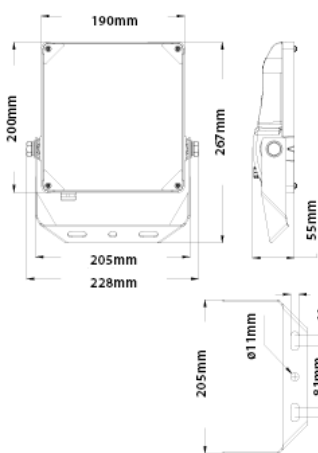

CODE	DESCRIPTION	LUMINOUS FLUX (LM)	LED	DISTRIBUTION
183760	ELI POSEIDON 150w (22,500lms) 4000K Ra80 IP66 IK08 Assy. Beam Floodlight	19,685lm	150W	Asymmetrical
183765	ELI POSEIDON 200w (30,000lms) 4000K Ra80 IP66 IK08 assy. Beam Floodlight	26,540lm	200W	Asymmetrical
183770	ELI POSEIDON 300w (45,000lms) 4000K Ra80 IP66 IK08 Assy. Beam Floodlight	40,200lm	300W	Asymmetrical

Pictorial is representative only. Specifications may change without notice.

ACCESSORIES

CODE	DESCRIPTION
183776	76mm Pole Mount Bracket
183777	60mm Pole Mount Bracket
POA	Arm Bracket
POA	Pole Clamp Bracket

50W